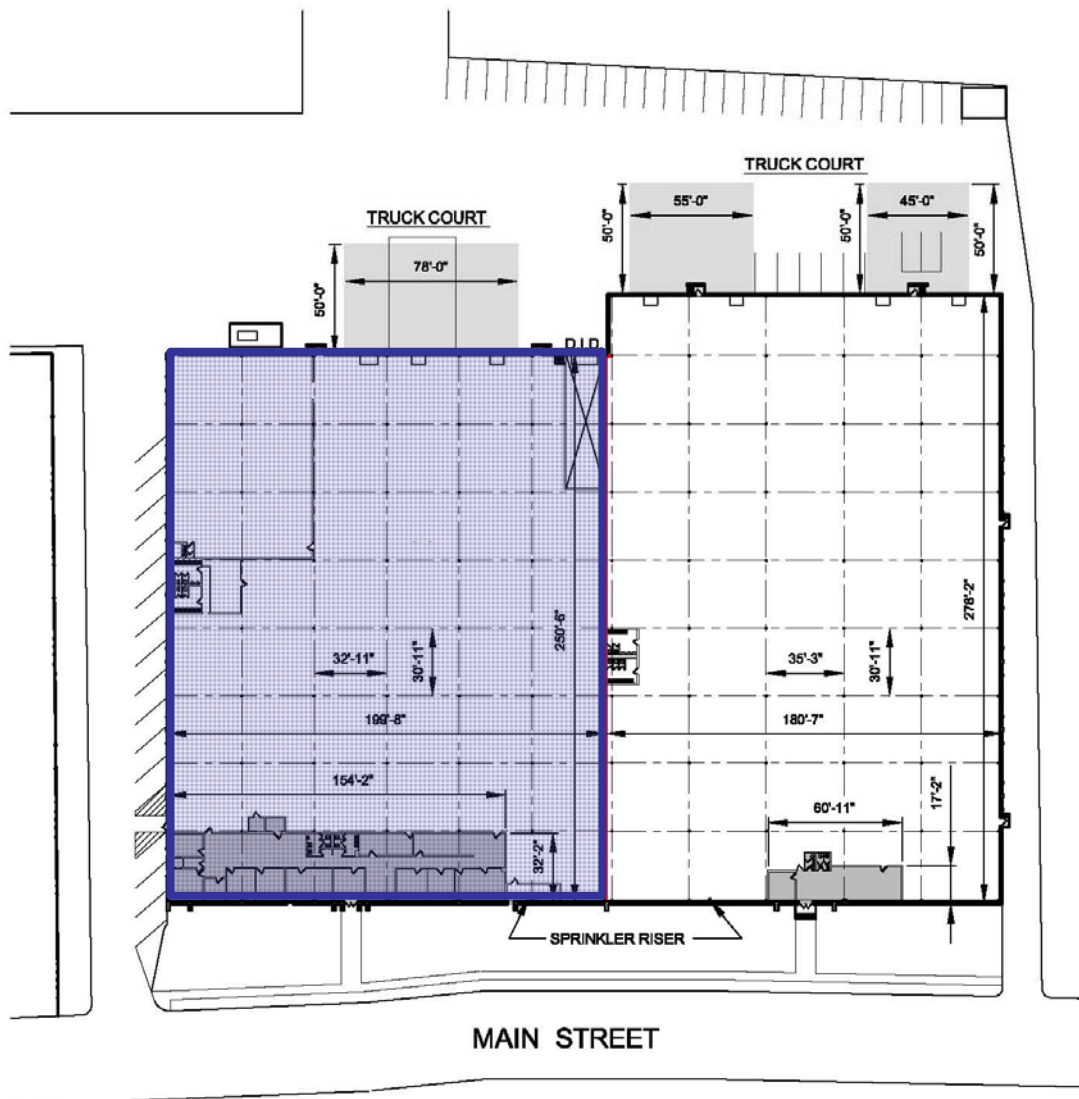

231-232 Main Street, Little Falls, New Jersey

For more information, please contact:

Chad Hillyer, Senior Associate | + 1 201 528 4429 | chad.hillyer@am.jll.com

Jenna Imperatore, Associate | + 1 201 528 4418 | jenna.imperatore@am.jll.com